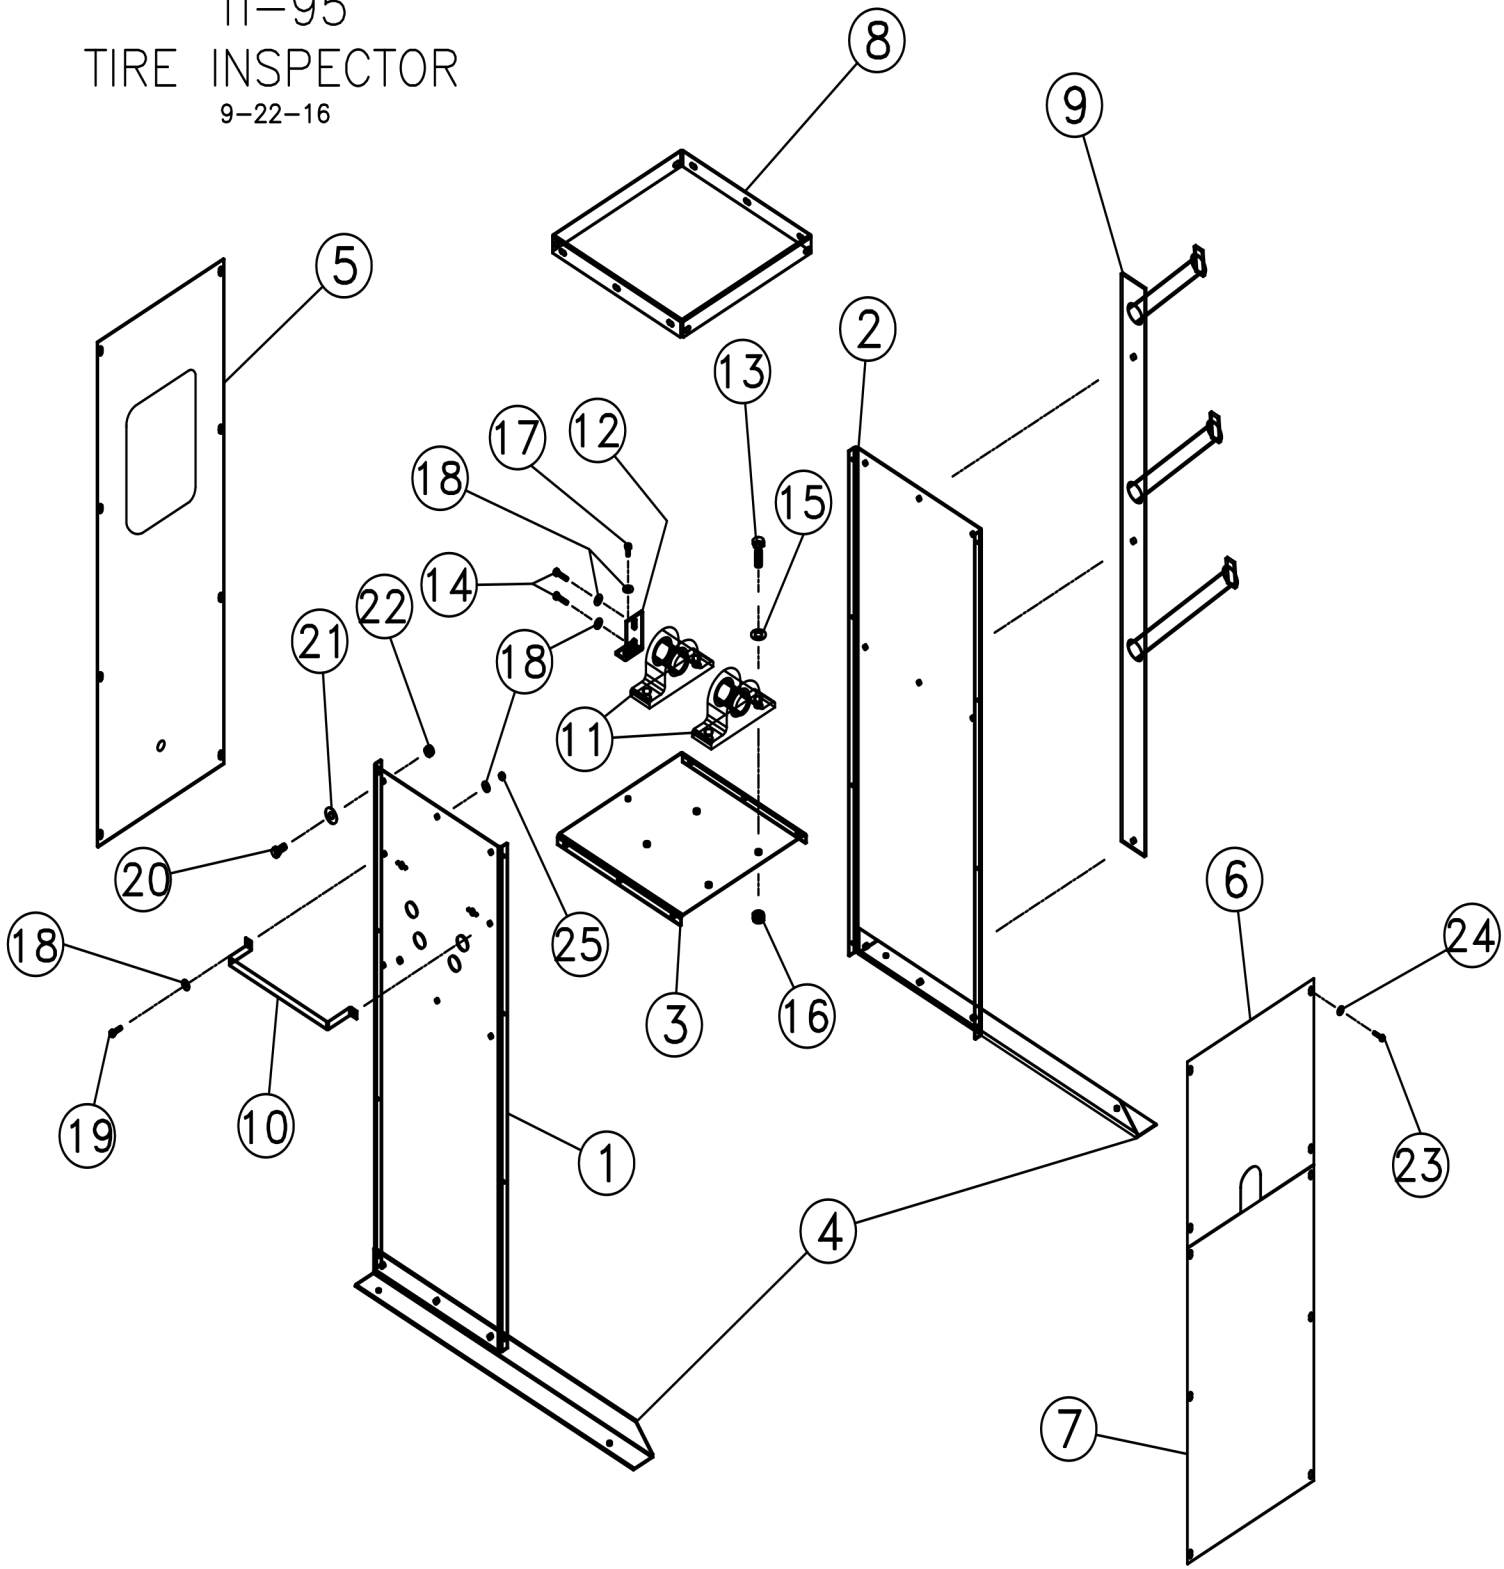

TI-95
TIRE INSPECTOR
9-22-16