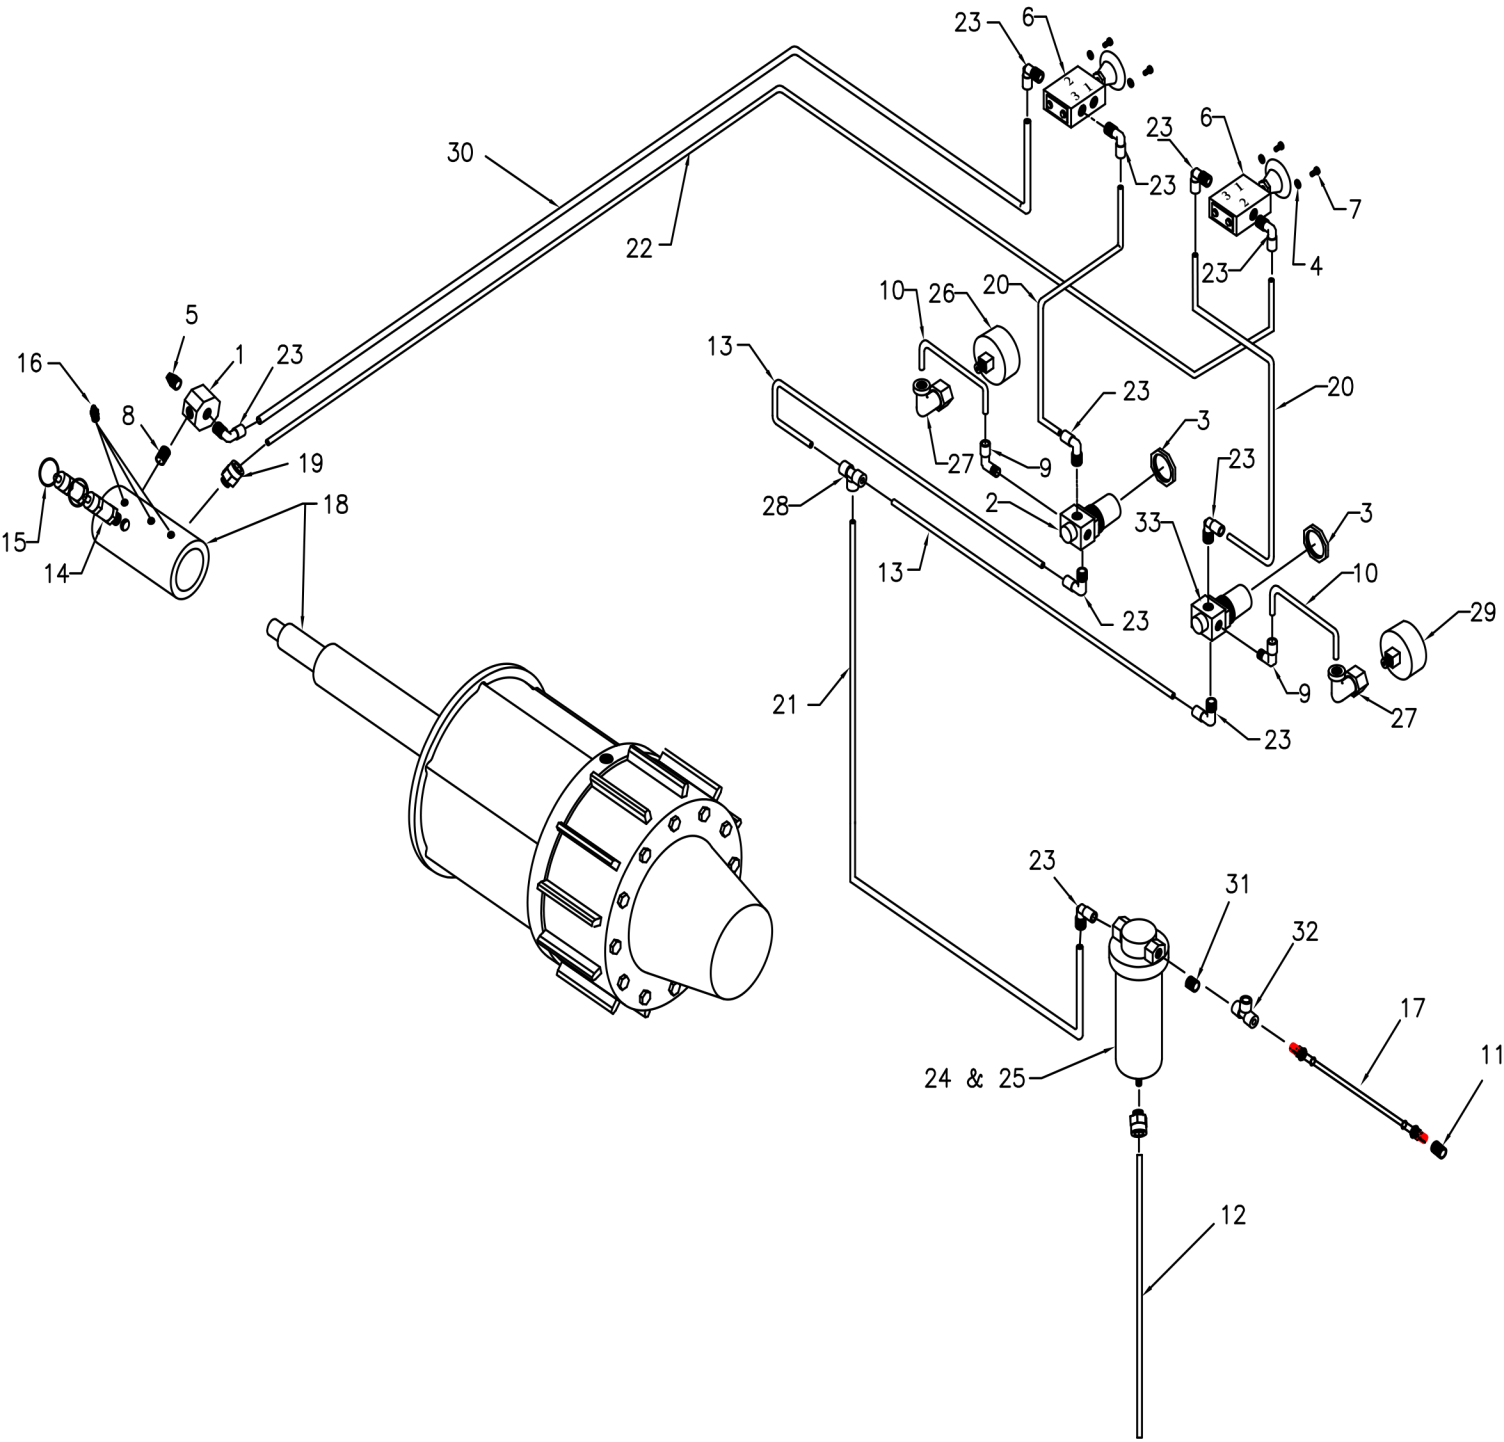

TI-95

TIRE INSPECTOR AIR HYDRAULIC PART LIST

3-23-17