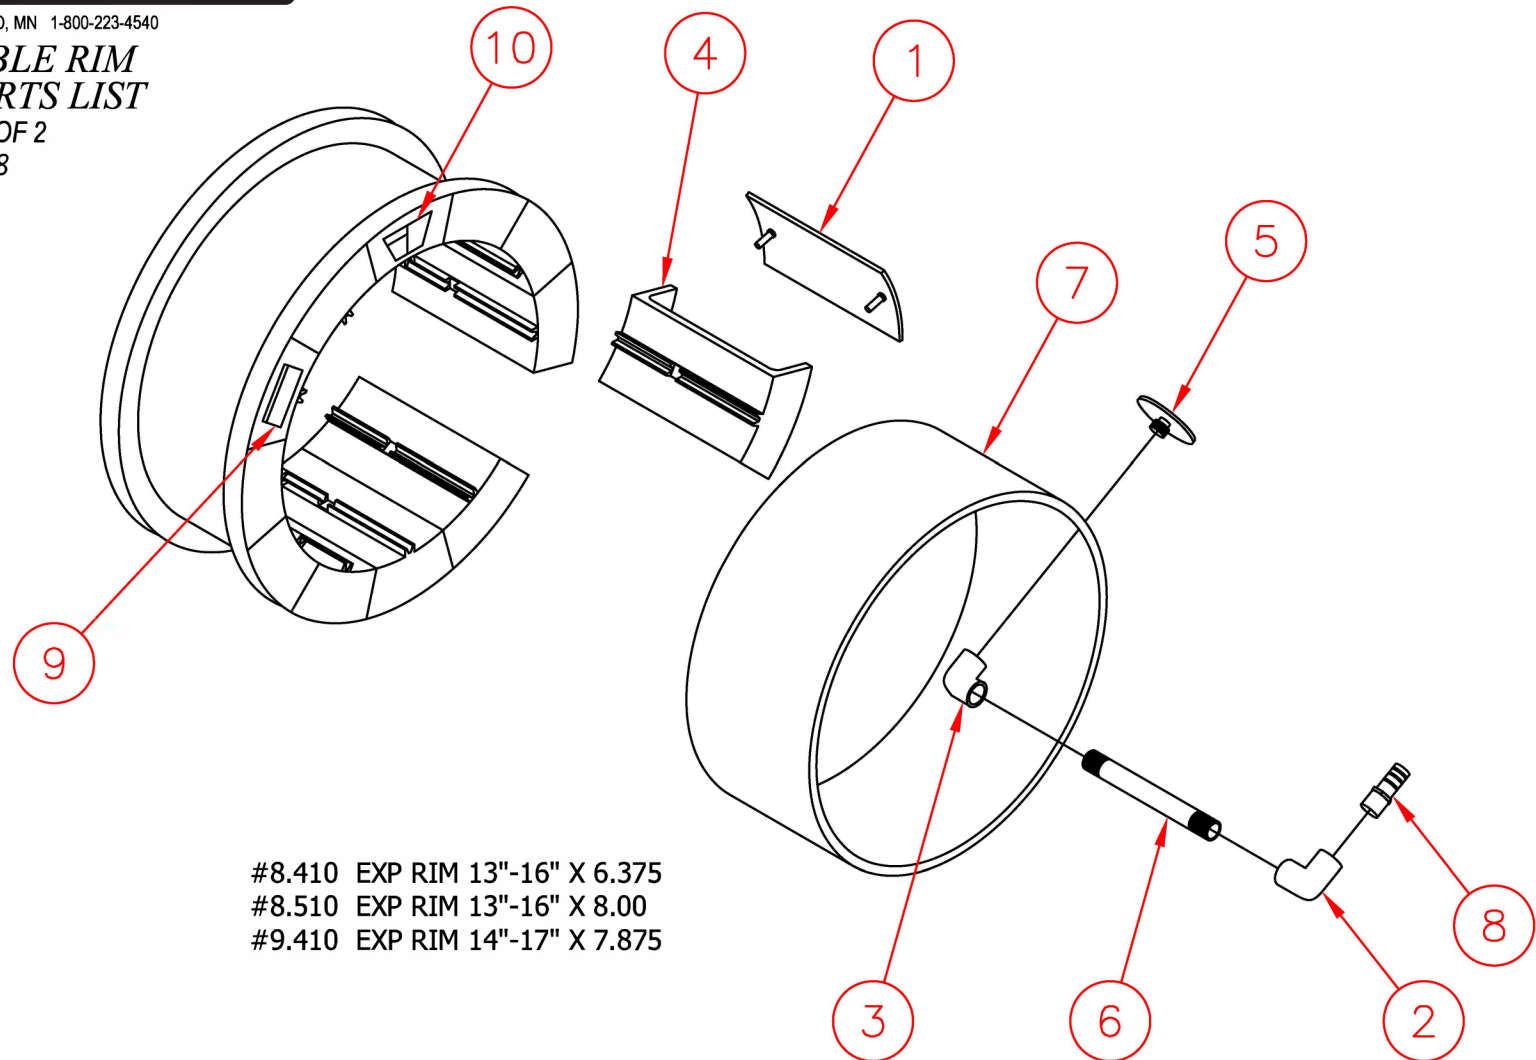

**EXPANDABLE RIM
REPAIR PARTS LIST**

PAGE 1 OF 2

5-1-18

- #8.410 EXP RIM 13"-16" X 6.375
- #8.510 EXP RIM 13"-16" X 8.00
- #9.410 EXP RIM 14"-17" X 7.875