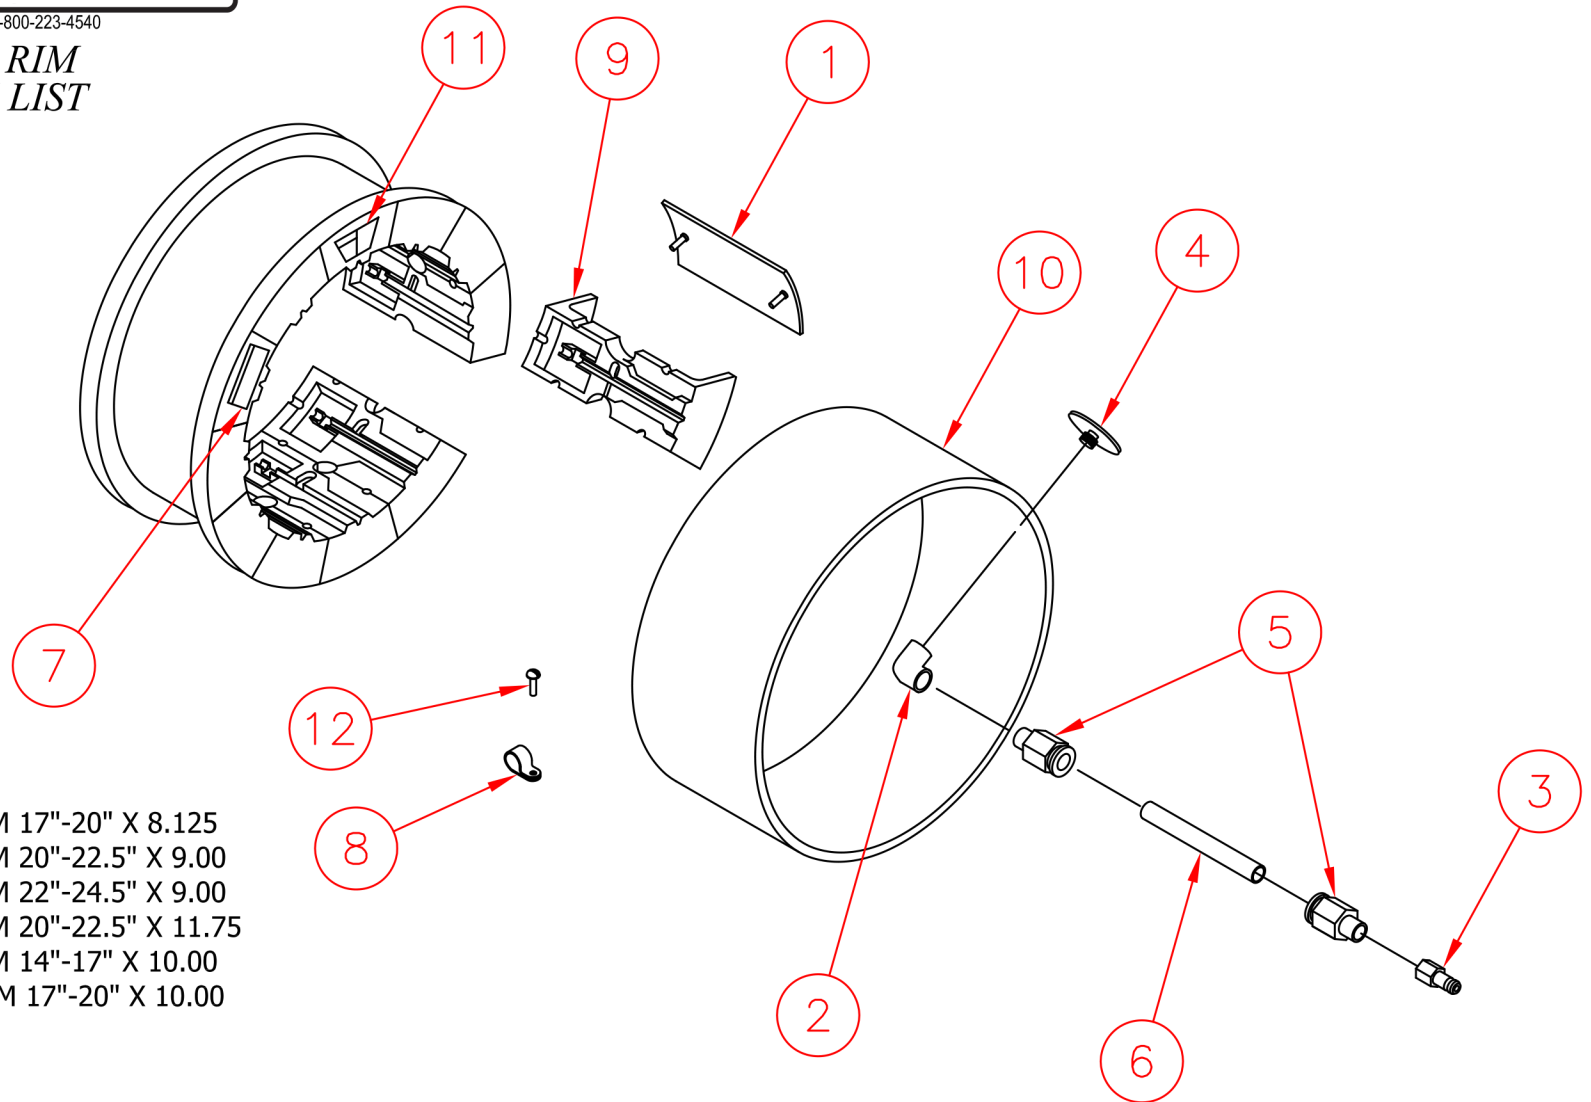

*EXPANDABLE RIM
REPAIR PARTS LIST*

PAGE 1 OF 3
6-3-15

- #10.410 EXP RIM 17"-20" X 8.125
- #11.410 EXP RIM 20"-22.5" X 9.00
- #12.410 EXP RIM 22"-24.5" X 9.00
- #13.410 EXP RIM 20"-22.5" X 11.75
- #14.710 EXP RIM 14"-17" X 10.00
- #172010 EXP RIM 17"-20" X 10.00